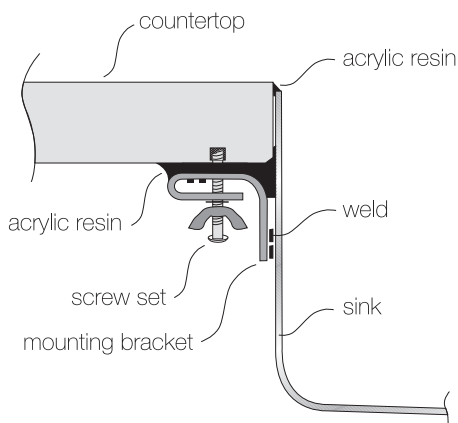

TOPZERO®

ATHENS TZ D345

Seamless Edge Stainless Steel Sink

GENERAL

Fine quality sink bowls formed of 18 gauge BA 304 18/10 nickel bearing stainless steel.

DESIGN FEATURES

Bowl Depth : 9"
Finish : Soft Satin Finish
Underside : Aluminum Coated Premium
Sound Absorbing Pads
Drain Opening : 3-1/2"

OPTIONAL ACCESSORIES

Stainless Steel Bottom Grid GR 345
Stainless Steel Grid RB 345
Wood Cutting Board CB 45
Stainless Steel Drying Rack DR 425

SINK DIMENSIONS (INCHES)

INSTALLATION PROFILE *

SPECIFICATIONS

Patented in USA; Foreign Patents Pending

Recommended Cabinet Size 18"

Watch the TopZero Sink
Installation video on [YouTube](#)

follow / like us @