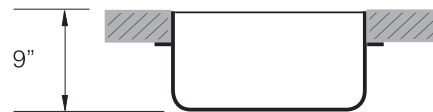

OPTIONAL ACCESSORIES

Stainless Steel Bottom Grid GR 345
Stainless Steel Grid RB 345
Wood Cutting Board CB 45
Stainless Steel Drying Rack DR 425

SINK DIMENSIONS (INCHES)

INSTALLATION PROFILE *

SPECIFICATIONS

Patented in USA; Foreign Patents Pending

Recommended Cabinet Size 18"

Watch the TopZero Sink
Installation video on [YouTube](#)

follow / like us @