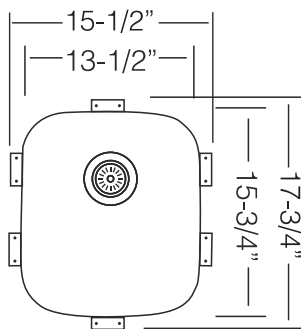

TOPZERO®

ATHENS TZ D345

Seamless Edge Stainless Steel Sink

GENERAL

Fine quality sink bowls formed of 18 gauge BA 304 18/10 nickel bearing stainless steel.

DESIGN FEATURES

Bowl Depth : 9"
Finish : Soft Satin Finish
Underside : Aluminum Coated Premium
Sound Absorbing Pads
Drain Opening : 3-1/2"

OPTIONAL ACCESSORIES

Stainless Steel Bottom Grid GR 345
Stainless Steel Grid RB 345
Wood Cutting Board CB 45
Stainless Steel Drying Rack DR 425

SINK DIMENSIONS (INCHES)

INSTALLATION PROFILE *

SPECIFICATIONS

Patented in USA; Foreign Patents Pending

Recommended Cabinet Size 18"

Watch the TopZero Sink
Installation video on [YouTube](#)

follow / like us @