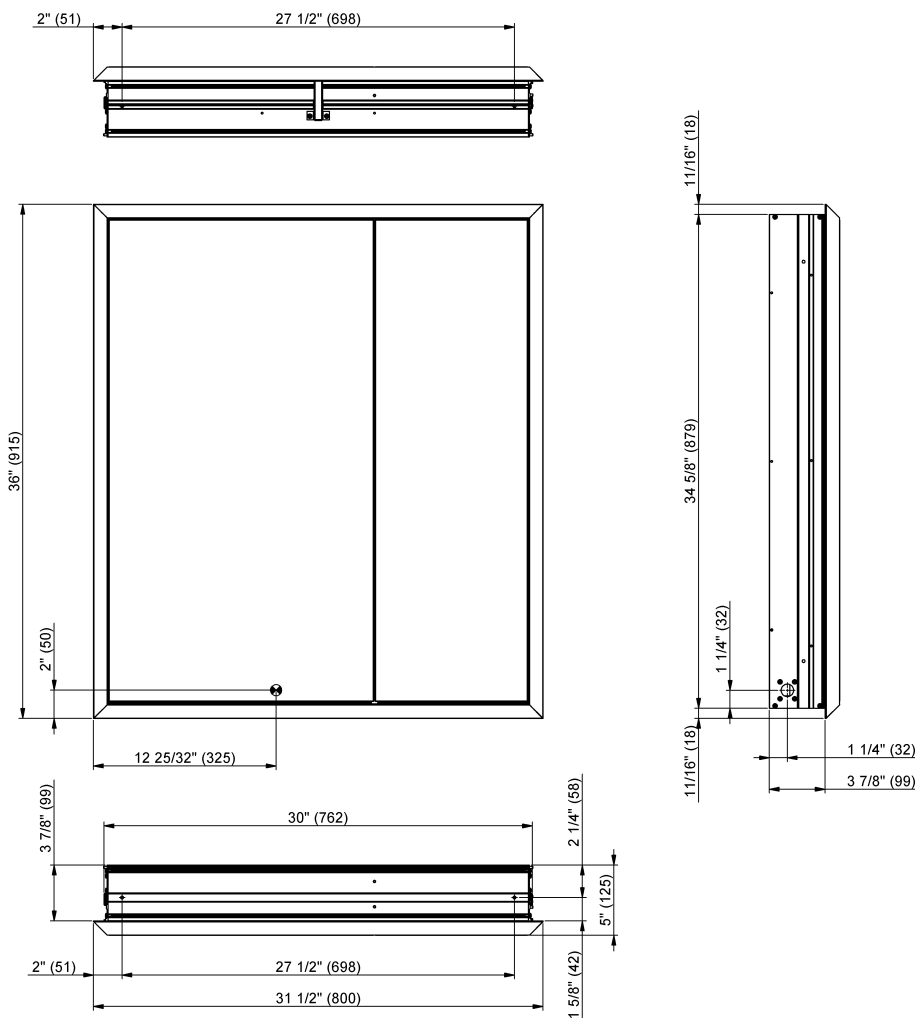

Quadro

1.1008.013 - Double door cabinet, **left assymetrical**
W31-1/2" x H36" x D4" 3000K LED light

1.1008.014 - Double door cabinet, **left assymetrical**
W31-1/2" x H36" x D4" 4000K LED light

Features

- Night light function
- LED perimeter lighting 56W, dimmable with 0-10V low voltage dimmer switch
- 5250 lumens
- Double sided, Silverlasting™ mirror door
- Built in GFCI outlets and USB ports
- Mirrored interior back wall
- 3 adjustable glass shelves
- Patented shelve adjusting system
- Cosmetic box
- Magnifying mirror
- Anodized aluminum
- Blum hinges with integrated soft close
- Chrome handle

Rough opening

W 30" x H 34-5/8" x D 4"

Option

- 1.1008.999 - Surface mount kit including mirrored side panels and bottom cover bracket

7626 Winston Street
Burnaby, BC V5A 2H4
CANADA

Phone: 604 415 2422
Toll Free: 888 415 2422
Fax: 604 415 2433