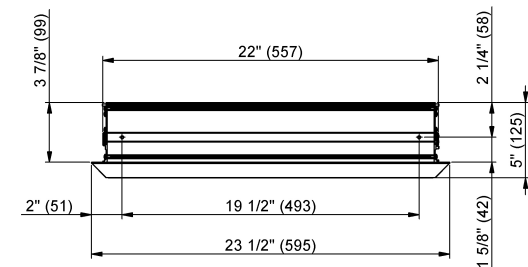

Quadro

1.1006.023 - single door cabinet, **right** hinged
W23-1/2" x H36" x D4" 3000K LED light

1.1006.024 - single door cabinet, **right** hinged
W23-1/2" x H36" x D4" 4000K LED light

Features

- Night light function
- LED perimeter lighting 50W, dimmable with 0-10V low voltage dimmer switch
- 4600 lumens
- Double sided, Silverlasting™ mirror door
- Built in GFCI outlets and USB ports
- Mirrored interior back wall
- 3 adjustable glass shelves
- Patented shelf adjusting system
- Cosmetic box
- Magnifying mirror
- Anodized aluminum
- Blum hinges with integrated soft close
- Chrome handle

Rough opening

W 22" x H 34-5/8" D 3-7/8"

Option

- 1.1006.999 - Surface mount kit including mirrored side panels and bottom cover bracket

7626 Winston Street
Burnaby, BC V5A 2H4
CANADA

Phone: 604 415 2422
Toll Free: 888 415 2422
Fax: 604 415 2433