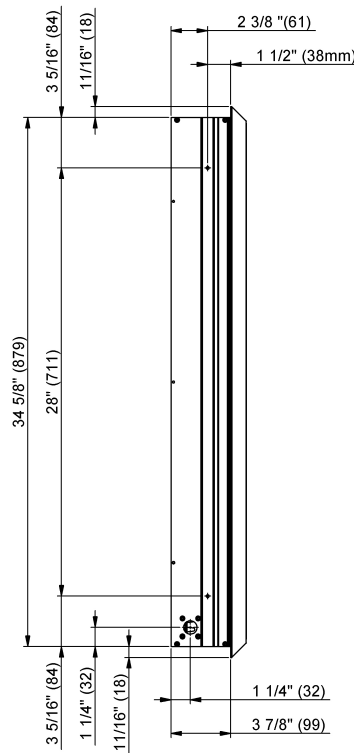

Quadro

1.1006.023 - single door cabinet, **right** hinged
W23-1/2" x H36" x D4" 3000K LED light

1.1006.024 - single door cabinet, **right** hinged
W23-1/2" x H36" x D4" 4000K LED light

Features

- Night light function
- LED perimeter lighting 50W, dimmable with 0-10V low voltage dimmer switch
- 4600 lumens
- Double sided, Silverlasting™ mirror door
- Built in GFCI outlets and USB ports
- Mirrored interior back wall
- 3 adjustable glass shelves
- Patented shelf adjusting system
- Cosmetic box
- Magnifying mirror
- Anodized aluminum
- Blum hinges with integrated soft close
- Chrome handle

Rough opening

W 22" x H 34-5/8" D 3-7/8"

Option

- 1.1006.999 - Surface mount kit including mirrored side panels and bottom cover bracket

7626 Winston Street
Burnaby, BC V5A 2H4
CANADA

Phone: 604 415 2422
Toll Free: 888 415 2422
Fax: 604 415 2433