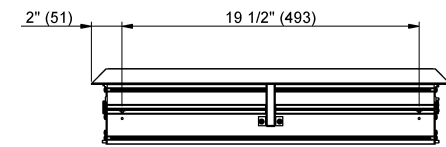

Quadro

1.1006.023 - single door cabinet, **right** hinged
W23-1/2" x H36" x D4" 3000K LED light

1.1006.024 - single door cabinet, **right** hinged
W23-1/2" x H36" x D4" 4000K LED light

Features

- Night light function
- LED perimeter lighting 50W, dimmable with 0-10V low voltage dimmer switch
- 4600 lumens
- Double sided, Silverlasting™ mirror door
- Built in GFCI outlets and USB ports
- Mirrored interior back wall
- 3 adjustable glass shelves
- Patented shelf adjusting system
- Cosmetic box
- Magnifying mirror
- Anodized aluminum
- Blum hinges with integrated soft close
- Chrome handle

Rough opening

W 22" x H 34-5/8" D 3-7/8"

Option

- 1.1006.999 - Surface mount kit including mirrored side panels and bottom cover bracket

7626 Winston Street
Burnaby, BC V5A 2H4
CANADA

Phone: 604 415 2422
Toll Free: 888 415 2422
Fax: 604 415 2433