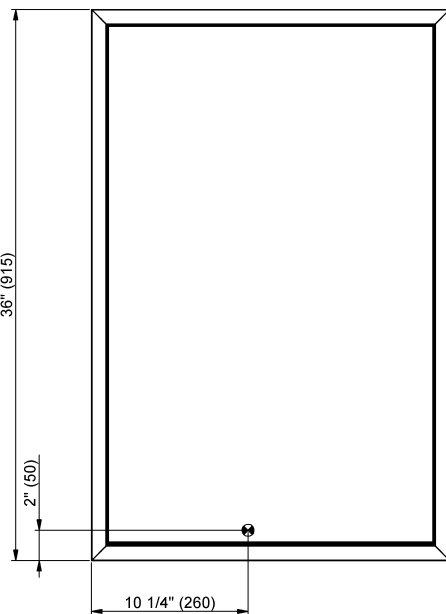

Quadro

1.1006.023 - single door cabinet, **right** hinged
W23-1/2" x H36" x D4" 3000K LED light

1.1006.024 - single door cabinet, **right** hinged
W23-1/2" x H36" x D4" 4000K LED light

Features

- Night light function
- LED perimeter lighting 50W, dimmable with 0-10V low voltage dimmer switch
- 4600 lumens
- Double sided, Silverlasting™ mirror door
- Built in GFCI outlets and USB ports
- Mirrored interior back wall
- 3 adjustable glass shelves
- Patented shelf adjusting system
- Cosmetic box
- Magnifying mirror
- Anodized aluminum
- Blum hinges with integrated soft close
- Chrome handle

Rough opening

W 22" x H 34-5/8" D 3-7/8"

Option

- 1.1006.999 - Surface mount kit including mirrored side panels and bottom cover bracket

7626 Winston Street
Burnaby, BC V5A 2H4
CANADA

Phone: 604 415 2422
Toll Free: 888 415 2422
Fax: 604 415 2433