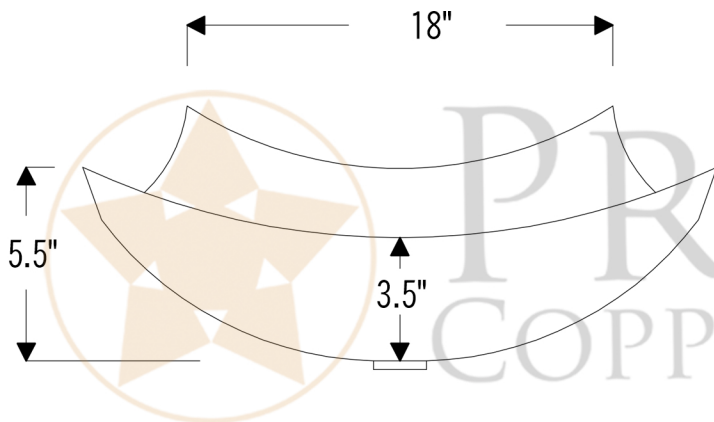

PREMIER
COPPER PRODUCTS

MODEL NUMBER: VREC18MSEN

- * Description: 18" Rectangle Modern Slope Hammered Copper Sink in Nickel
- * Outer Dimension: 18" x 13.5" x 5.5"
- * Center Height: 3.5"
- * Installation Type: Vessel, Above Counter 5.5"
- * Drain Opening: 1.5"
- * Finish: Nickel