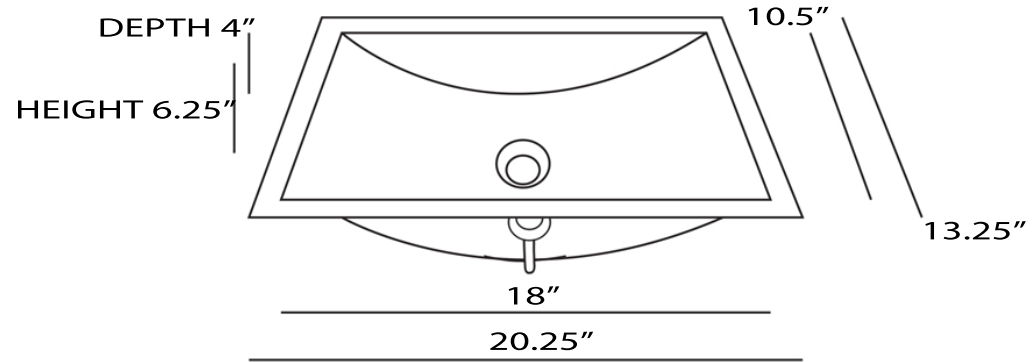

Brightwork Home Collection
Stainless Steel Undermount Bathroom Sink with Overflow

MODEL: TRS-OF

Overall Dimensions	Interior Bowl	Bowl Depth	Drain Size	Overflow
20.25" x 13.25" x 6.25"	18" x 10.5"	4"	1.5"	Yes

FEATURES

- 18 Gauge Stainless Steel
- Drain is not included
- Hand Hammered
- Undermount Installation
- Single Hole Overflow

** Nominal Dimensions - Actual May Vary by up to .25"

Project Name: _____

Architect / Contractor: _____