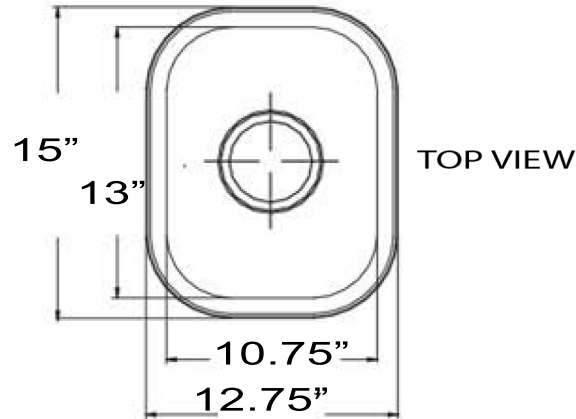

Quidnet Collection
Premium 18 Gauge Stainless Steel
Undermount Bar/Prep Sink

MODEL:
NS1512

Overall Dimensions	Interior Bowl	Bowl Depth	Bottom Grid	Drain Opening
15" x 12.75"	13" x 10.75"	7"	Not Available	3.5" Drain Included