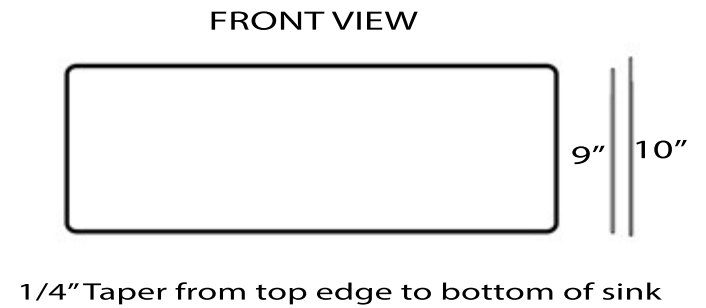

Vineyard Collection
Premium Fireclay Farmhouse Apron Sink

MODEL:
FCFS3020S-ShabbySugar

Overall Dimensions	Interior Bowl	Apron Height	Bowl Depth	Drain Dimensions
29.75" x 19.75" x 10"	28" x 18" x 9"	10"	9"	3.5" Opening