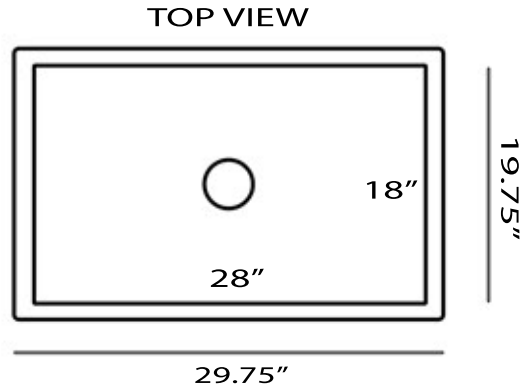

Vineyard Collection
Premium Fireclay Farmhouse Apron Sink

MODEL:
FCFS3020S-ShabbySugar

Overall Dimensions	Interior Bowl	Apron Height	Bowl Depth	Drain Dimensions
29.75" x 19.75" x 10"	28" x 18" x 9"	10"	9"	3.5" Opening