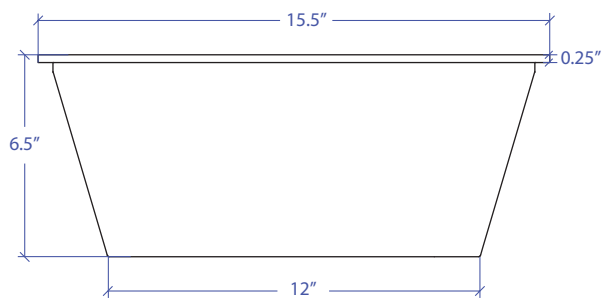

PROJECT INFORMATION

Project			
Date	/	/	QTY
Specifier			
Contact			
Note