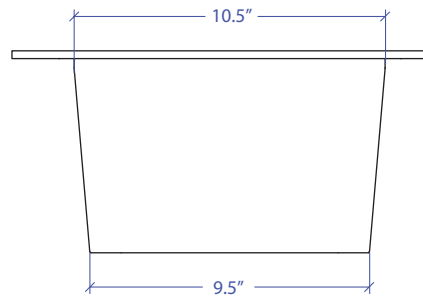

PROJECT INFORMATION

Project			
Date	/	/	QTY
Specifier			
Contact			
Note