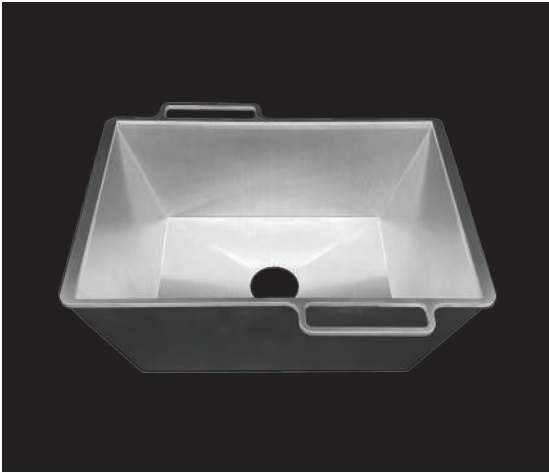

Side Sink MWSSFLW-651SB

FEATURES

- 1/4" thick 304 Stainless Steel Rim & Handle
- 16 gauge 304 Stainless Steel Body

TECHNICAL INFORMATION

- External Dimension: 16.45" L x 13.5" W x 6.5" D
- Bowl Dimension: 12" L x 9.5" W x 6.5" D
- Rim Thickness: 0.25"

FINISHES

- Satin Brushed Stainless Steel

INCLUDED ACCESSORIES

- Silicone Drain Plug

PROJECT INFORMATION

Project			
Date	/	/	QTY
Specifier			
Contact			
Note			