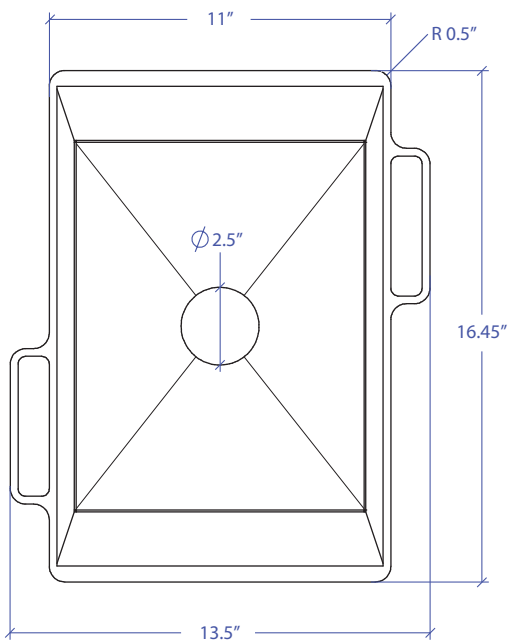

PROJECT INFORMATION

Project			
Date	/	/	QTY
Specifier			
Contact			
Note