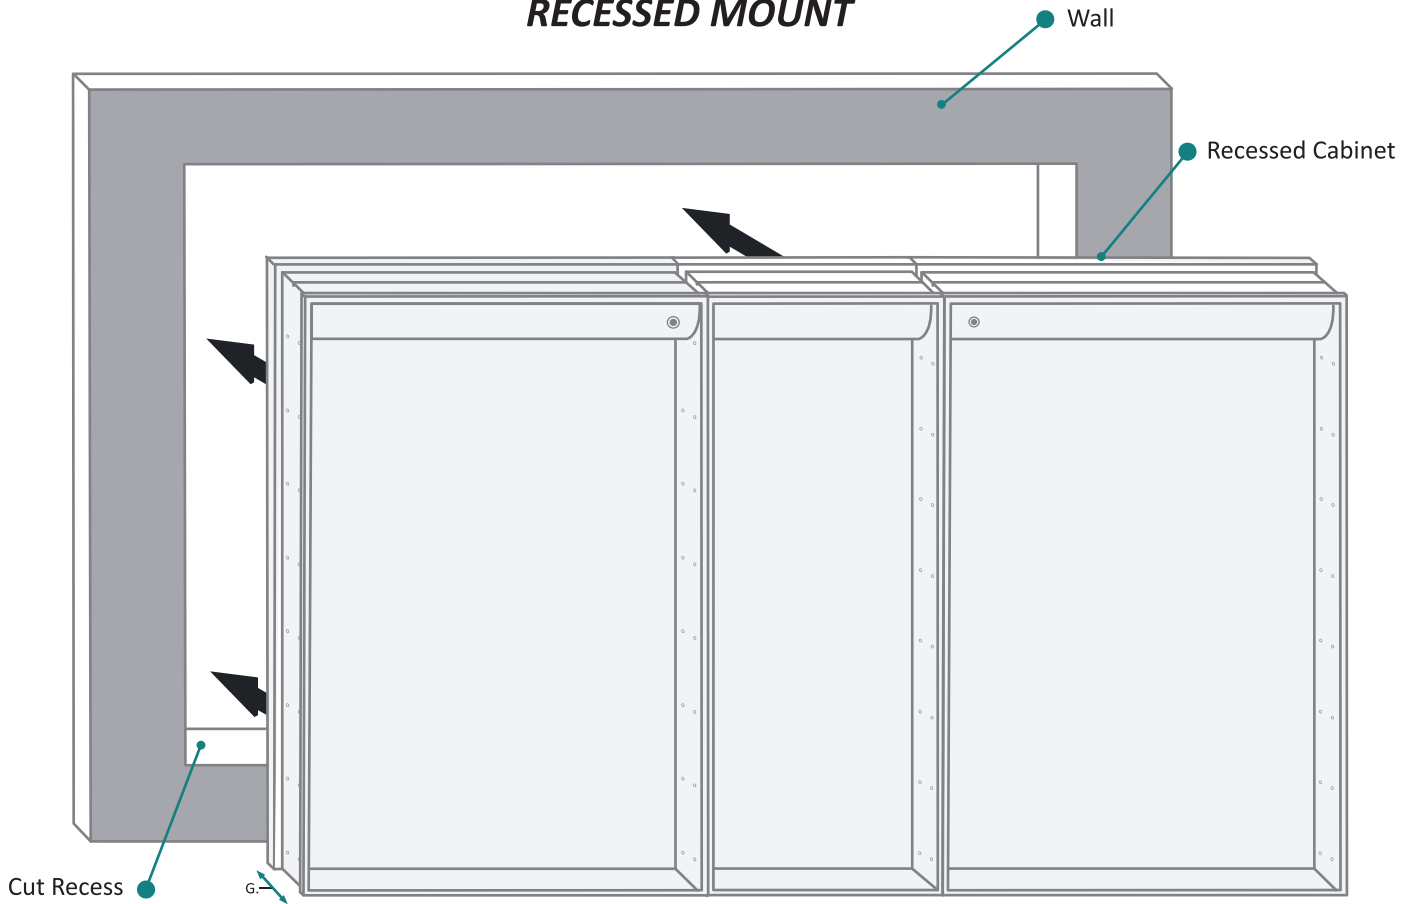

RECESSED MOUNT

FRONT & BACKS

MODEL	A	B	C	D	E	F	G
SVANGE6036DLRR	36	60-1/4	24	12	35-1/8	59-1/4	3-1/2

These measurements are for reference, for best results we suggest you measure actual product as small variations in size are possible