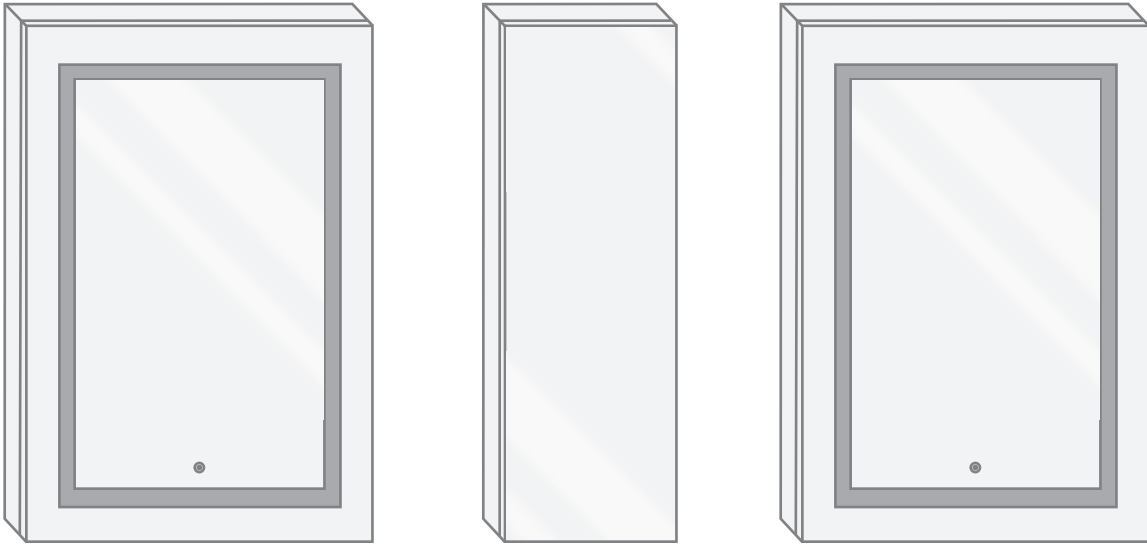

CABINET CONFIGURATION

- Included models in this configuration:
  Cabinet 1 = 2436L Cabinet 2 = 1236R Cabinet 3 = 2436R