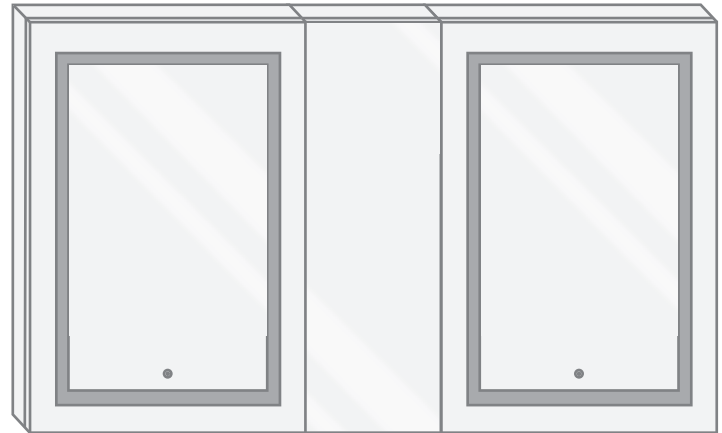

## Construction

- Quality polished edge mirror
- Single phase wire installation
- 5 MM Silver Backed Copper Free
- Installation Either Surface Mount (Side Mirror Trim Panels included) or Recessed
- Includes installation hardware