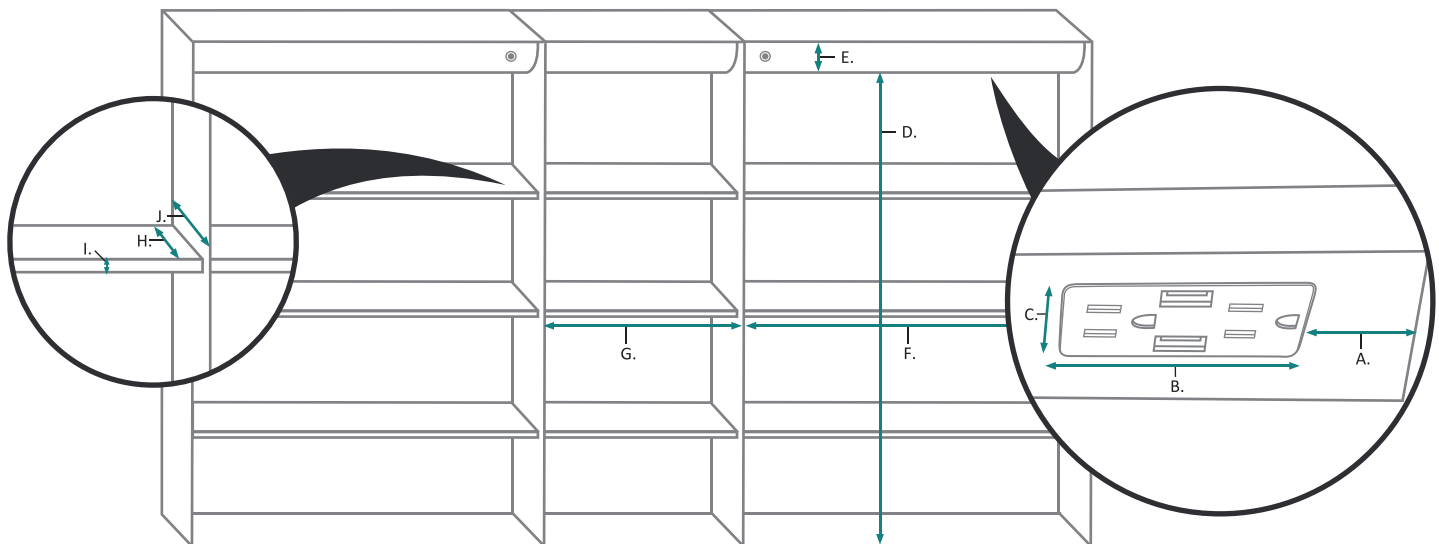

INTERIOR CABINET

MODEL	A	B	C	D	E	F	G	H	I	J
SVANGE6036DLRR	3-3/4	5-5/8	1-1/4	32	2-1/4	22-1/4	10-1/4	2-3/8	3/8	3-5/8

These measurements are for reference, for best results we suggest you measure actual product as small variations in size are possible