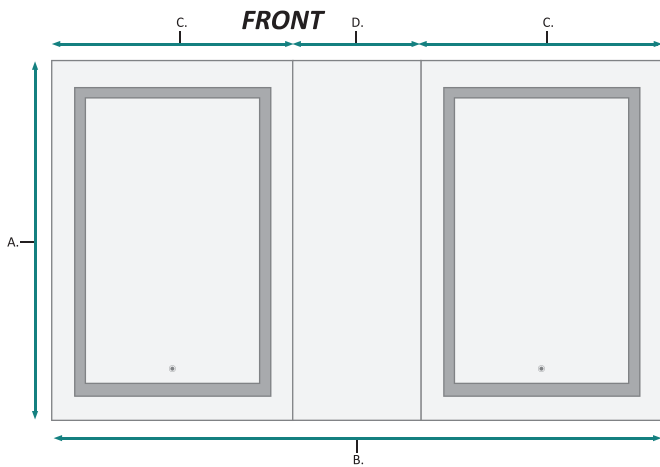

RECESSED MOUNT

FRONT & BACKS

MODEL	A	B	C	D	E	F	G
SVANGE6036DLRR	36	60-1/4	24	12	35-1/8	59-1/4	3-1/2

These measurements are for reference, for best results we suggest you measure actual product as small variations in size are possible