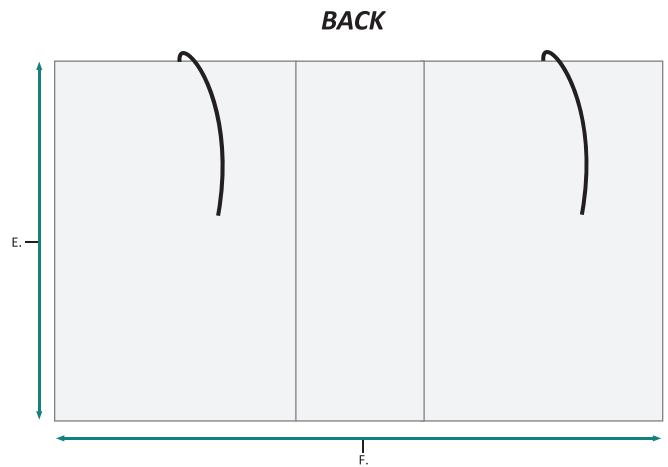

RECESSED MOUNT

FRONT & BACKS

MODEL	A	B	C	D	E	F	G
SVANGE6036DLRR	36	60-1/4	24	12	35-1/8	59-1/4	3-1/2

These measurements are for reference, for best results we suggest you measure actual product as small variations in size are possible