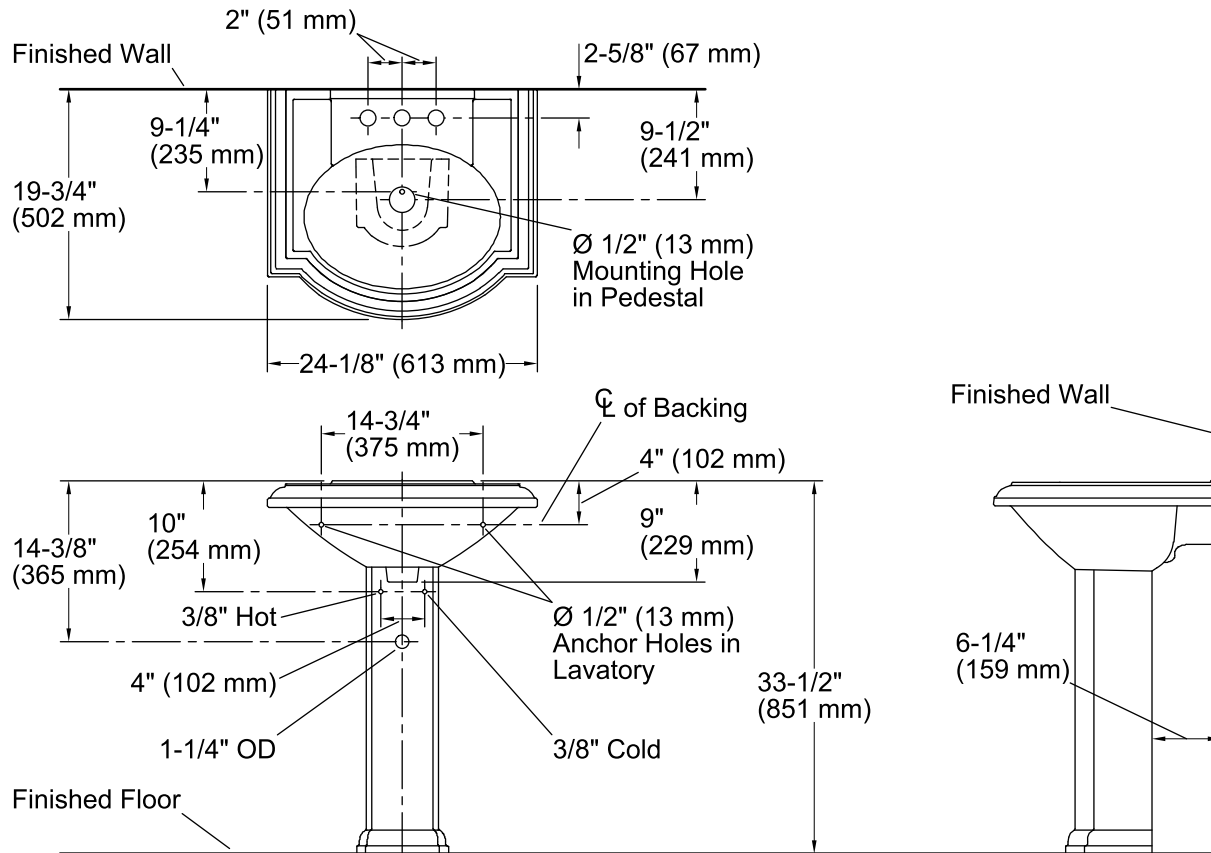

## Technical Information

All product dimensions are nominal.

Bowl configuration:	Single
Installation:	Pedestal
Bowl area:	Length: 17" (432 mm) Width: 12" (305 mm) Water depth: 4-7/8" (124 mm)
Number of deck holes:	3
Faucet hole spacing:	4" (102 mm)
Faucet hole(s):	1-1/4" (32 mm)
Drain hole:	1-3/4" (44 mm)