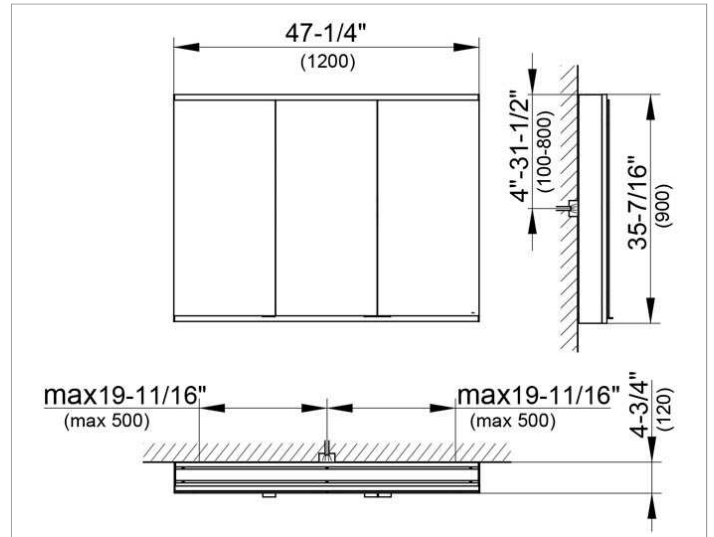

Royal Modular 2.0
800311121005200 Mirror cabinet

PRODUCT

DRAWING

EEK: A++, A+, A,

SURFACE

silver anodized

DIMENSION

47,24 x 35,43 x 4,72 "