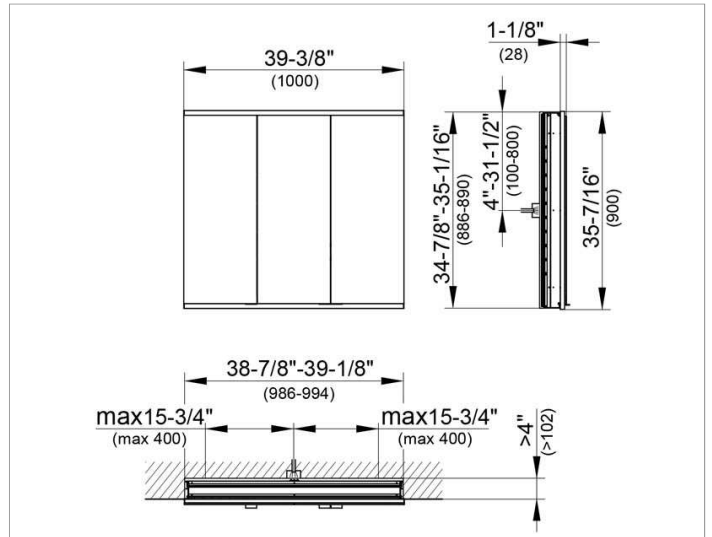

Royal Modular 2.0
800310101005000 Mirror cabinet

PRODUCT

DRAWING

EEK: A++, A+, A ,

SURFACE

silver anodized

DIMENSION

39,37 x 35,43 x 4,72 "