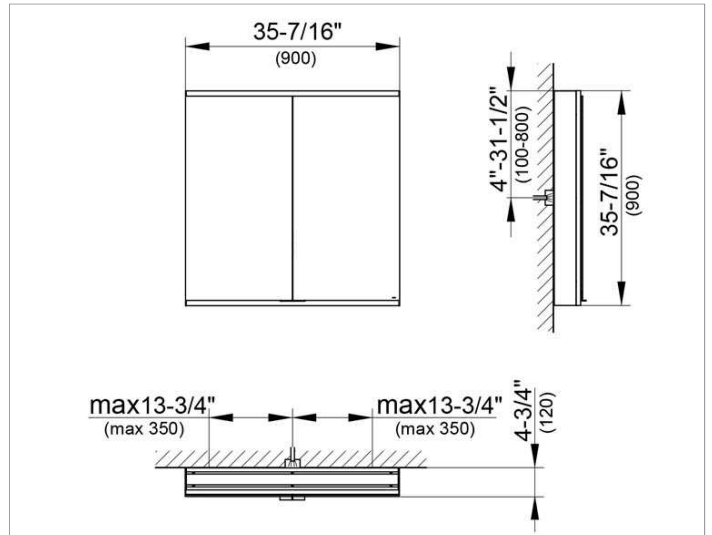

Royal Modular 2.0
800201091005300 Mirror cabinet

PRODUCT

DRAWING

SURFACE

silver anodized

DIMENSION

35,43 x 35,43 x 4,72 "

Warranty: KEUCO products are covered by a 5-year manufacturer's warranty, in effect from the date of purchase. During this time, proven product defects will be remedied free of charge. Warranty claims must be filed in writing, including a detailed description of the defect immediately after a defect has occurred. For a copy of our detailed product warranty policy, please contact us at office-usa@keuco.com.