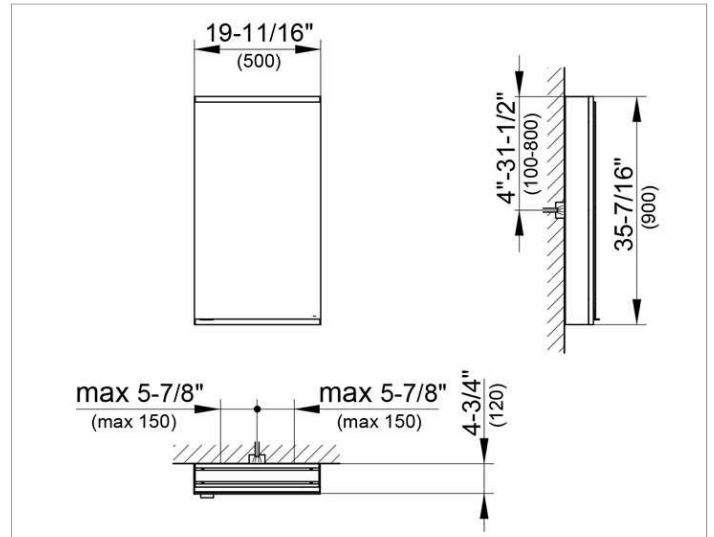

Royal Modular 2.0
800111051005000 Mirror cabinet

PRODUCT

DRAWING

EEK: A++, A+, A ,

SURFACE

silver anodized

DIMENSION

19,69 x 35,43 x 4,72 "