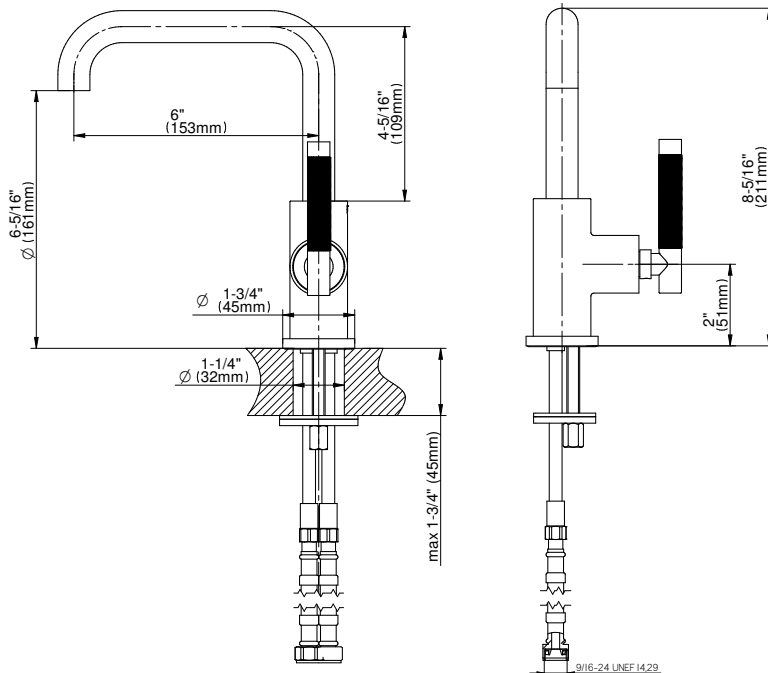

Warranty

- Limited lifetime warranty

For complete warranty information go to
<https://www.graff-faucets.com/en/info/faqs>