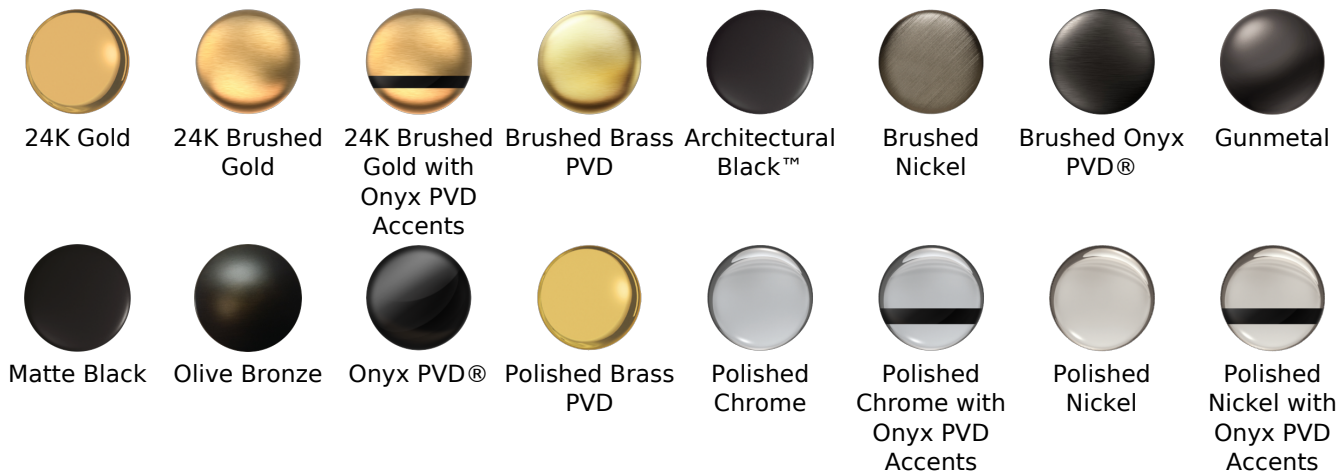

Finishes

Architectural
White

G-11400-LM57

Harley Collection
Lavatory Faucet

GRAFF®

Product Features

- Single-hole installation
- Aerated flow rate ≤ 1.2 max gpm
- 1-3/4" hole cutout
- Includes push-top umbrella pop-up drain with overflow
- Optional matching decorative trap G-9970

Code Compliance

- ADA
- CALGreen

Available Finishes

- Polished Chrome
G-11400-LM57-PC
- Brushed Nickel
G-11400-LM57-BNi
- Polished Nickel
G-11400-LM57-PN
- Matte Black*
G-11400-LM57-MBK*
- Architectural Black*
G-11400-LM57-BK*
- Architectural White*
G-11400-LM57-WT*
- Olive Bronze*
G-11400-LM57-OB*
- Gunmetal*
G-11400-LM57-GM*
- Onyx*
G-11400-LM57-OX*
- Polished Brass*
G-11400-LM57-PB*
- Brushed Brass*
G-11400-LM57-BB*
- Gold*
G-11400-LM57-AU*
- Brushed Gold*
G-11400-LM57-BAU*
- Polished Chrome w/ Onyx Accents*
G-11400-LM57-PC/OX*
- Polished Nickel w/ Onyx Accents*
G-11400-LM57-PCNOX*