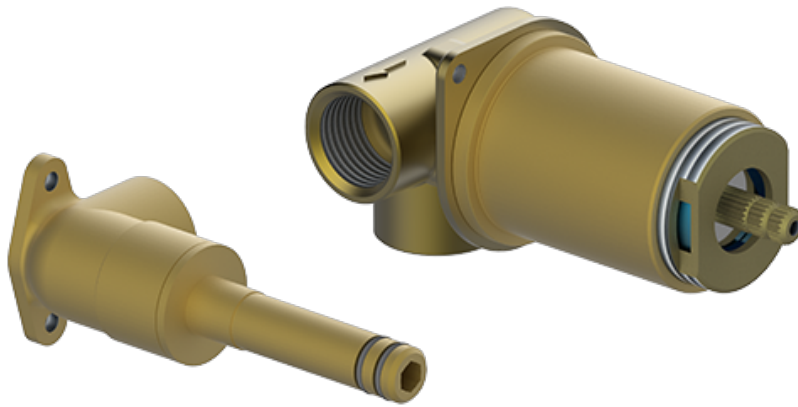

BATHROOM
Harley Wall-Mounted Lavatory
Faucet with Single Handle
G-11436-C19

GRAFF®

Information

- Wall-mount spout and handle installation
- Aerated flow rate ≤ 1.2 max gpm
- 9-1/4" spout reach
- Handle may be installed on left or right of spout
- Drain assembly not included
- Optional matching decorative trap G-9970
- Optional extension kit
- CALGreen

GN-11436-C19B-T

Harley Series

Finishes

24K Gold

24K Brushed Gold

24K Brushed Gold with Onyx PVD Accents

Brushed Brass PVD

Architectural Black™

Polished Chrome with Onyx PVD Accents

Polished Nickel

Polished Nickel with Onyx PVD Accents

Architectural White

G-1086

Vintage Series

BATHROOM
 Harley Wall-Mounted Lavatory
 Faucet with Single Handle
G-11436-C19

Information

- Wall-mount spout and handle installation
- Aerated flow rate ≤ 1.2 max gpm
- 9-1/4" spout reach
- Handle may be installed on left or right of spout
- Drain assembly not included
- Optional matching decorative trap G-9970
- Optional extension kit
- CALGreen