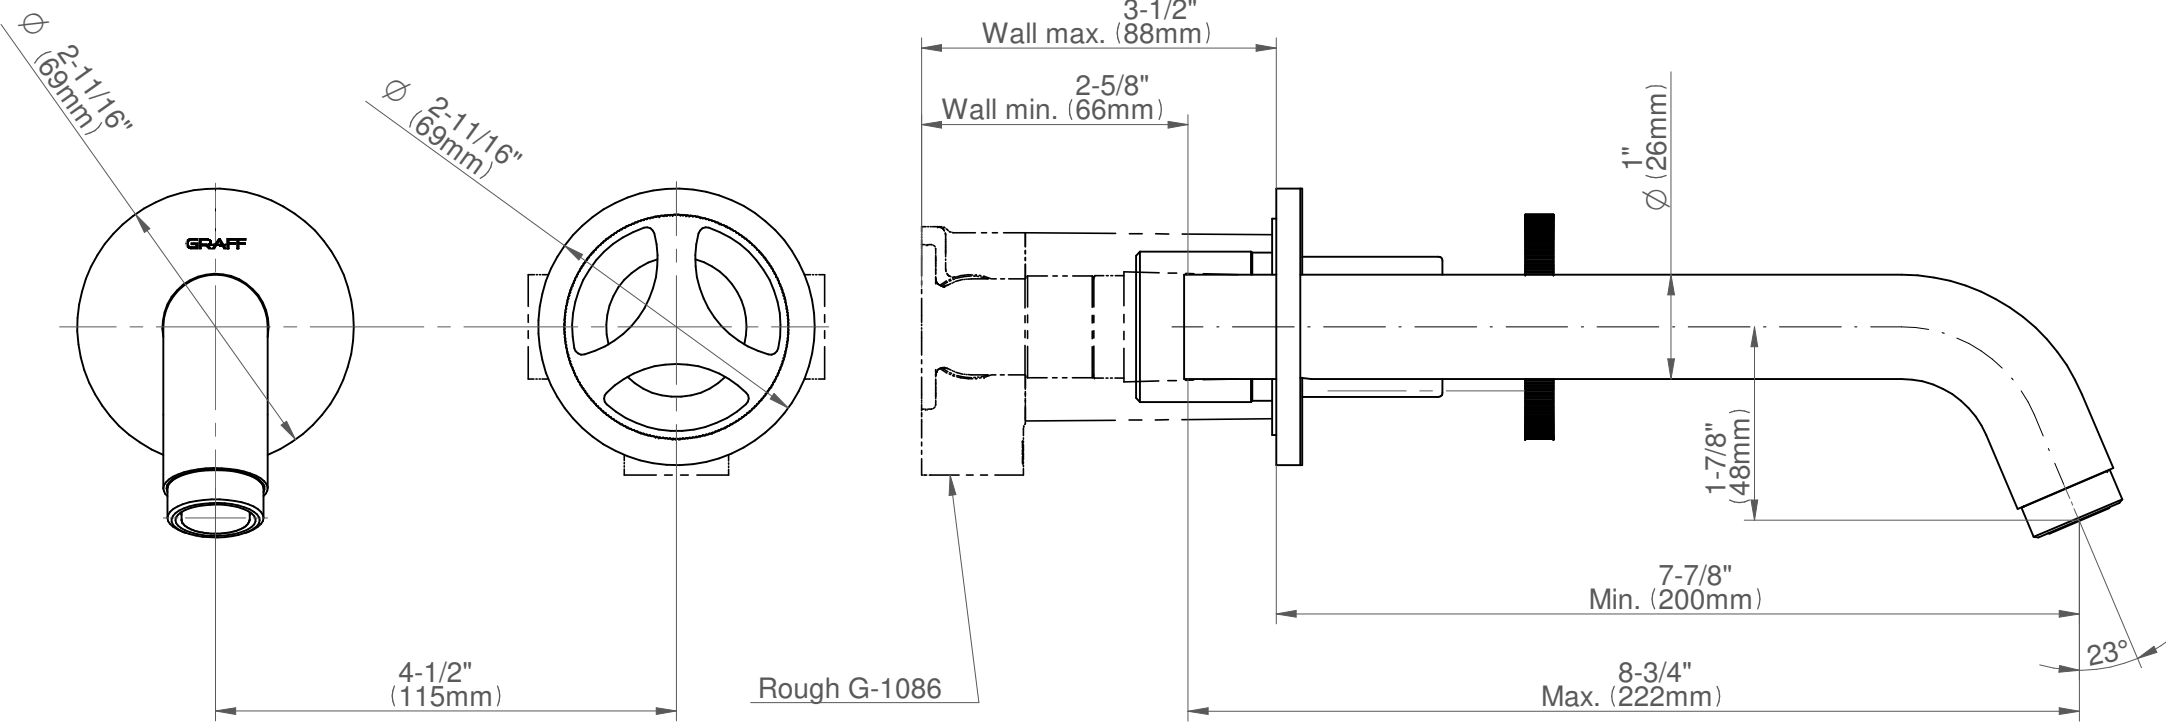

GN-11436-C19B-T

Harley Series